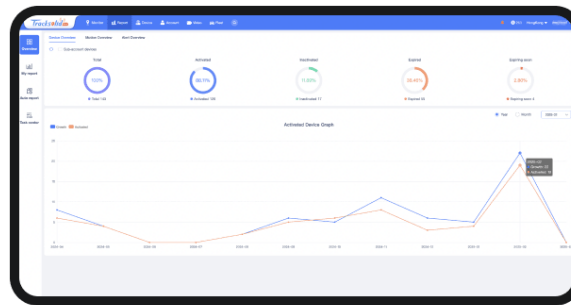

★★★★★ **Dan, Operations Manager** - “Eziway Tech's tracking software has been very useful in helping me manage and track accountability of staff with company vehicles, all information I need is just available and accessible without me needing to worry about any of it.”

Proudly Rated 5 ★ on Google!

Integrated AI Dashcam Solution

Next-Gen AI for Safety. Reimagined.

Live Video & AI-Powered Driver Safety Gain complete visibility with live video streaming from multiple cameras. Protect your drivers and assets with AI-powered alerts for fatigue, distraction, and harsh driving events, enabling proactive coaching and reducing risk.

VIDEO MONITORING

DATA & REPORTS

DEVICE TRACKING

Apple & Android App Available

Easily view from site or on the go with the Ezi View DashCam mobile app

Empower Safer Fleets with AI

Three Angles. See It All in 1080P

Smart Dashcam devices that go beyond ordinary recording. Up to three cameras, each in 1080P HD, deliver a panoramic view of the cabin, the road, or any angle you choose. It's not just monitoring. It's a complete perspective, three times over.