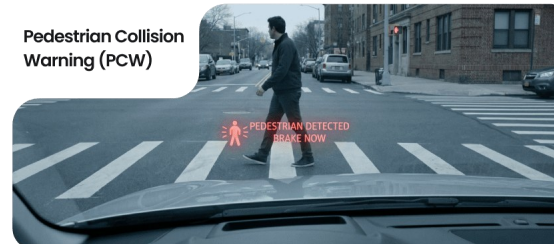

AI Safety Suite

Driver Monitoring System (DMS)

Spots risky driving behaviour. Fatigue, phone use, smoking, and more. Detected early.

Advanced Driver Assistance System (ADAS)

Sees hazards ahead. Forward collision risk and lane drift, flagged in time.