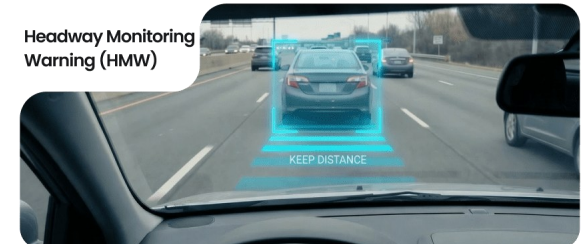

Proudly Rated 5 ★ on Google!

Integrated AI Dashcam Solution

Next-Gen AI for Safety. Reimagined.

Live Video & AI-Powered Driver Safety Gain complete visibility with live video streaming from multiple cameras. Protect your drivers and assets with AI-powered alerts for fatigue, distraction, and harsh driving events, enabling proactive coaching and reducing risk.

Spots risky driving behaviour. Fatigue, phone use, smoking, and more. Detected early.

Advanced Driver Assistance System (ADAS)

Sees hazards ahead. Forward collision risk and lane drift, flagged in time.

Lane Departure Warning (LDW)

Forward Collision Warning (FCW)

Pedestrian Collision Warning (PCW)

Headway Monitoring Warning (HMW)

Contact Us Today To Discuss How We Can Improve Your Fleet Management

Jayden Barry