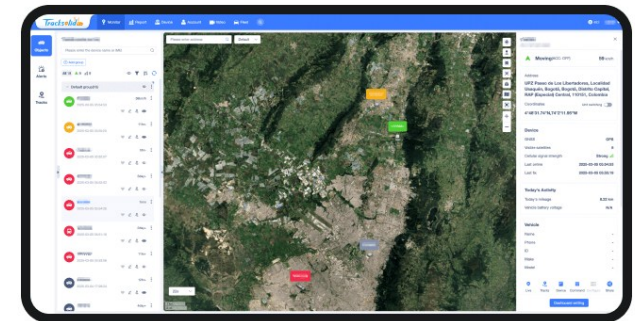

Proudly Rated 5 ★ on Google!

Integrated AI Dashcam Solution

Next-Gen AI for Safety. Reimagined.

Live Video & AI-Powered Driver Safety Gain complete visibility with live video streaming from multiple cameras. Protect your drivers and assets with AI-powered alerts for fatigue, distraction, and harsh driving events, enabling proactive coaching and reducing risk.

VIDEO MONITORING

DATA & REPORTS

DEVICE TRACKING

Apple & Android App Available

Easily view from site or on the go with the Ezi View DashCam mobile app

Empower Safer Fleets with AI

Three Angles. See It All in 1080P

Smart Dashcam devices that go beyond ordinary recording. Up to three cameras, each in 1080P HD, deliver a panoramic view of the cabin, the road, or any angle you choose. It's not just monitoring. It's a complete perspective, three times over.