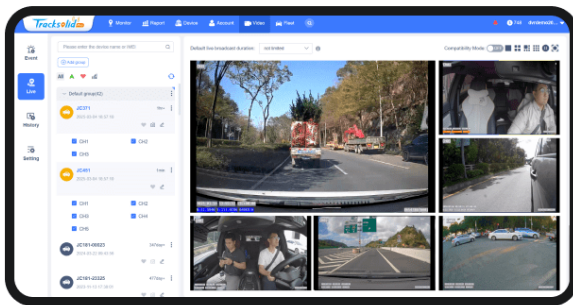

★★★★★ **Harvey, Maintenance Manager** - “Eziway tech has made it so easy to look after our fleet, with great customer service and customisable tracking options at a great price. highly recommend!”

★★★★★ **Chris, Managing Director** - “Jayden at Eziway Tech made it so easy from start to finish installing vehicle trackers in my work vehicles. Highly recommended!”

★★★★★ **Dan, Operations Manager** - “Eziway Tech's tracking software has been very useful in helping me manage and track accountability of staff with company vehicles, all information I need is just available and accessible without me needing to worry about any of it.”

Proudly Rated 5 ★ on Google!

Integrated AI Dashcam Solution

Next-Gen AI for Safety. Reimagined.

Live Video & AI-Powered Driver Safety Gain complete visibility with live video streaming from multiple cameras. Protect your drivers and assets with AI-powered alerts for fatigue, distraction, and harsh driving events, enabling proactive coaching and reducing risk.

VIDEO MONITORING

DATA & REPORTS

DEVICE TRACKING

Apple & Android App Available

Easily view from site or on the go with the Ezi View DashCam mobile app

Empower Safer Fleets with AI

Three Angles. See It All in 1080P