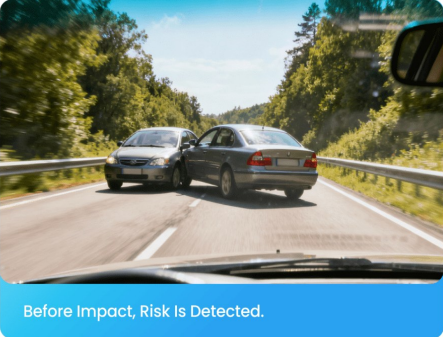

Empower Safer Fleets with AI

Three Angles. See It All in 1080P

Smart Dashcam devices that go beyond ordinary recording. Up to three cameras, each in 1080P HD, deliver a panoramic view of the cabin, the road, or any angle you choose. It's not just monitoring. It's a complete perspective, three times over.

Up to
1080P
for Every Camera

Up to
3x
Video Recording

See More, Even at Night.

STARVIS technology brings low-light conditions to life. Dark roads become clear, bright and detailed, capturing every moment, day or night.